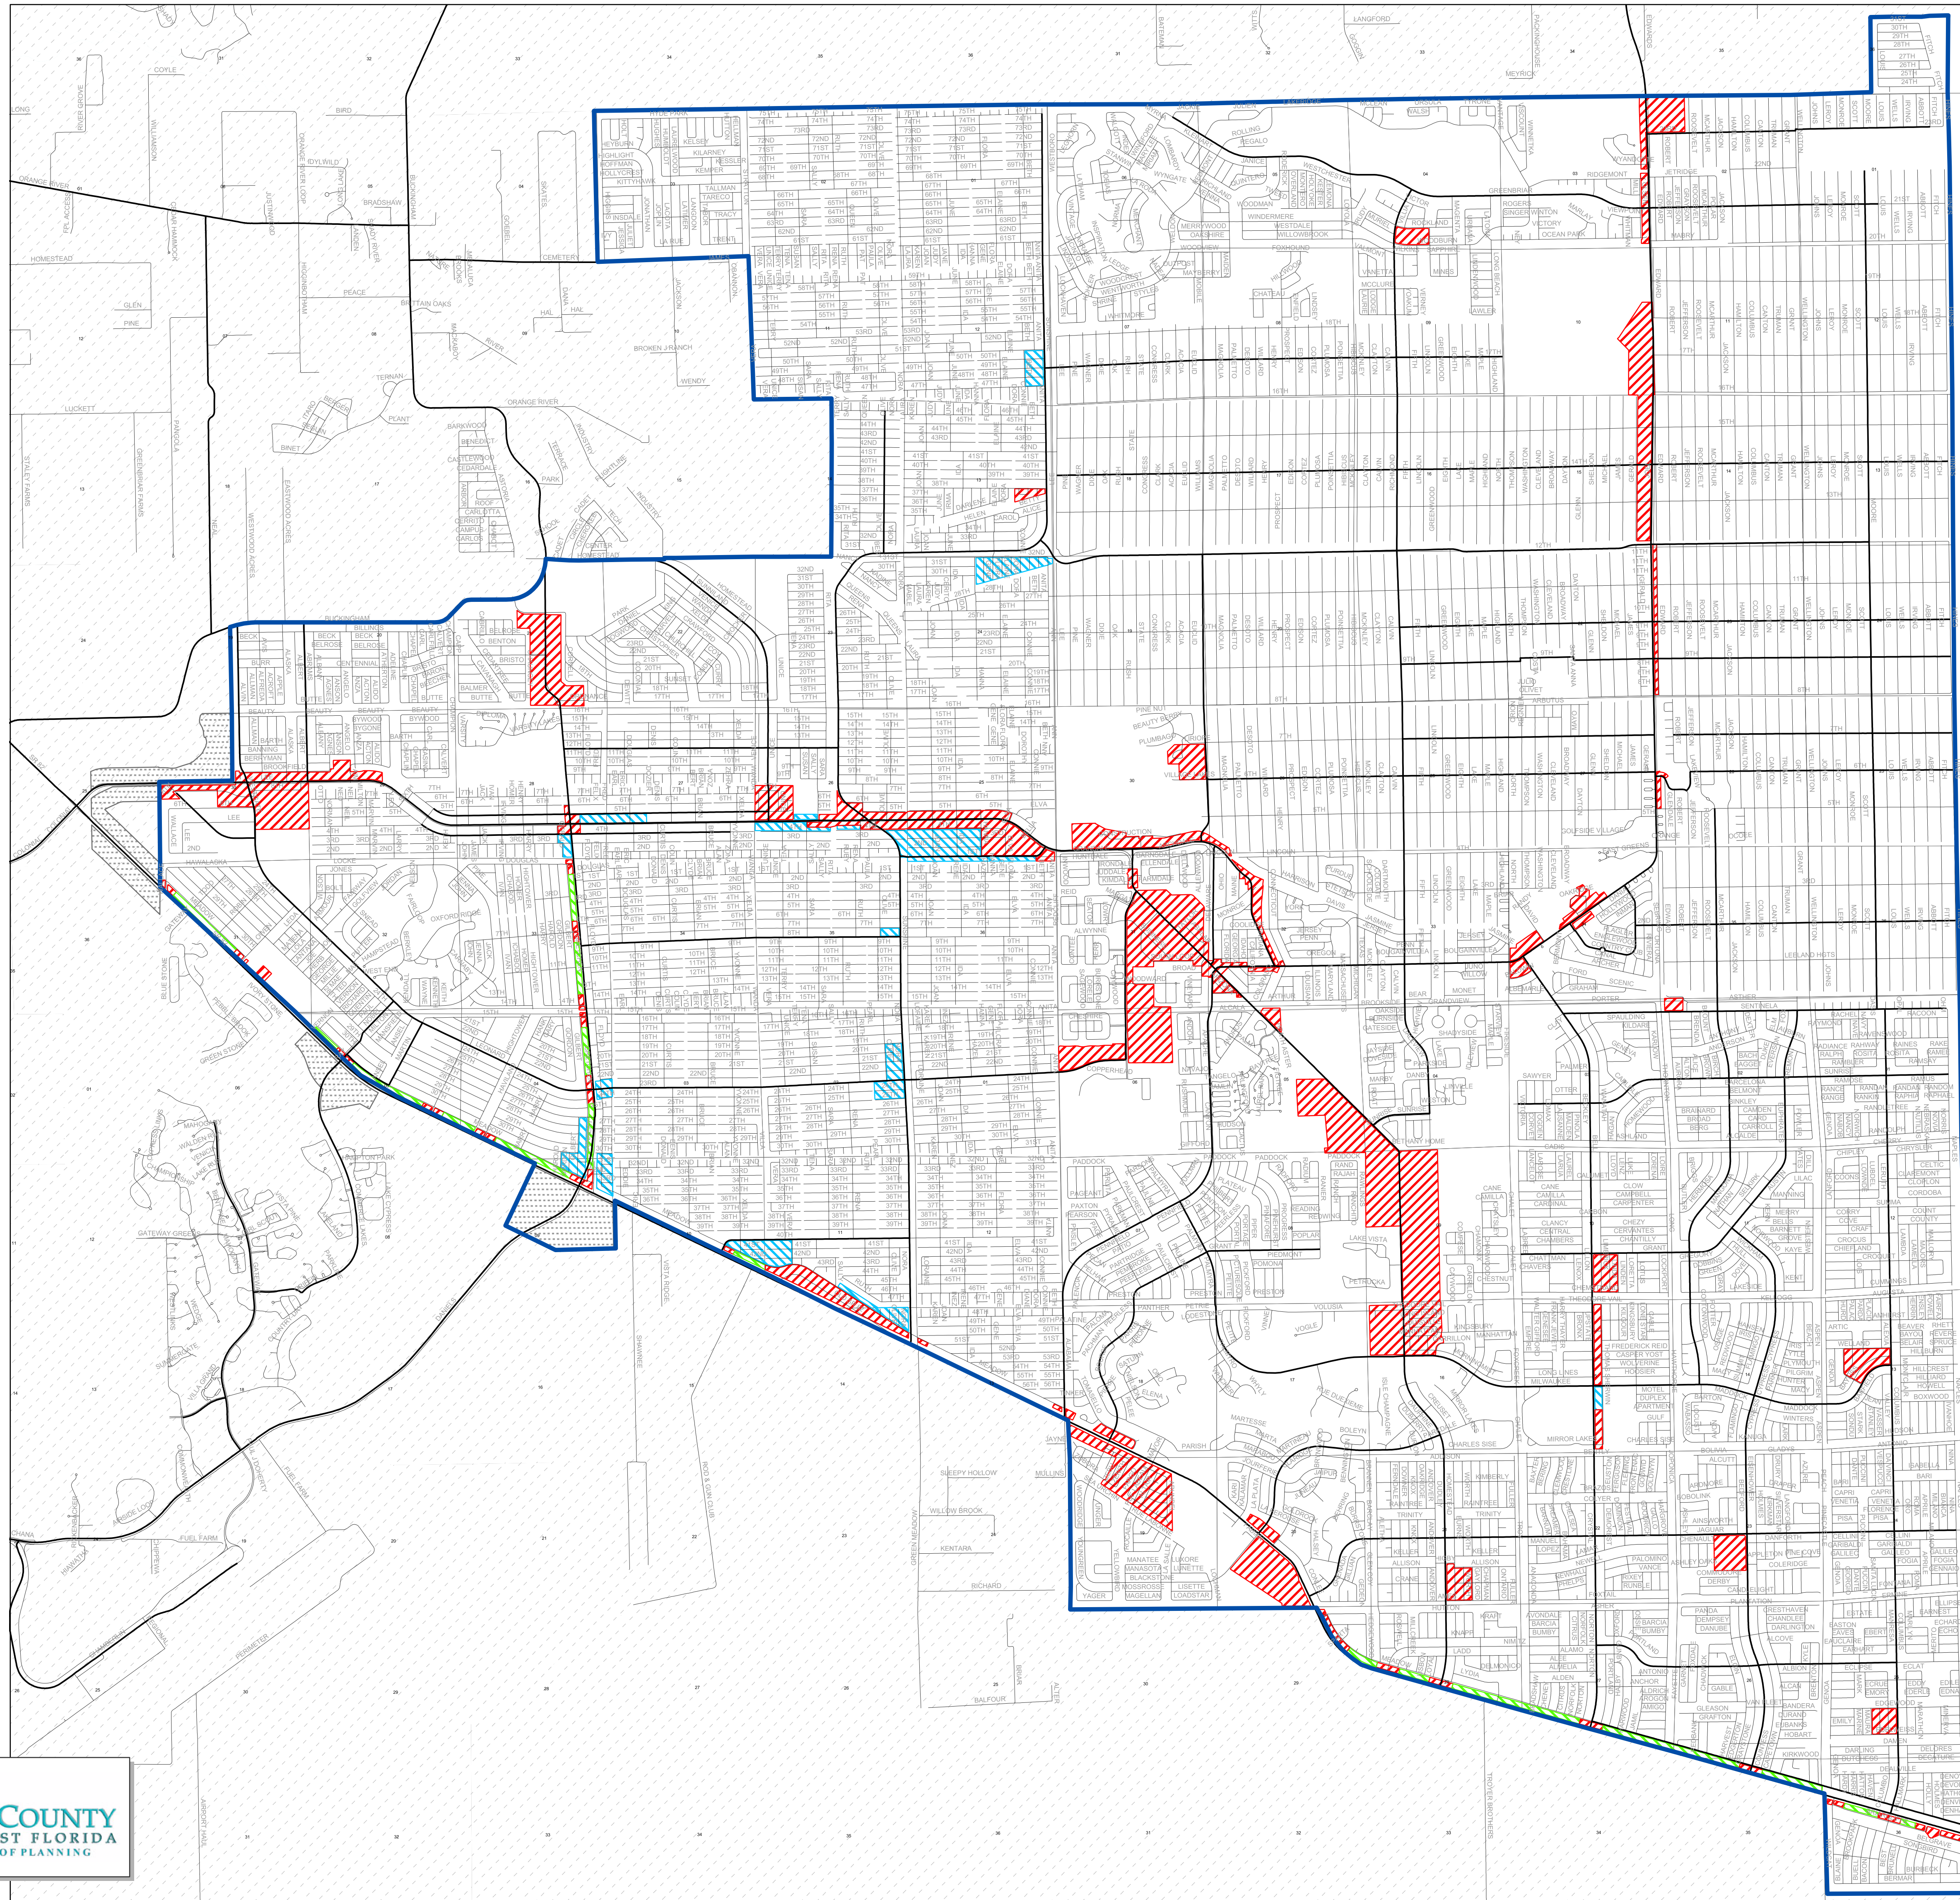

LEHIGH ACRES

Commercial Overlay Zones

Lehigh Commercial Overlay

- Lehigh Commercial
- Lot Assembly
- Reclaimed Strip
- Potential

Planning Communities

- Lehigh Acres
- Other Communities

T 44 S

T 45 S

Map Generated July 2004
As Adopted by May 27, 1998