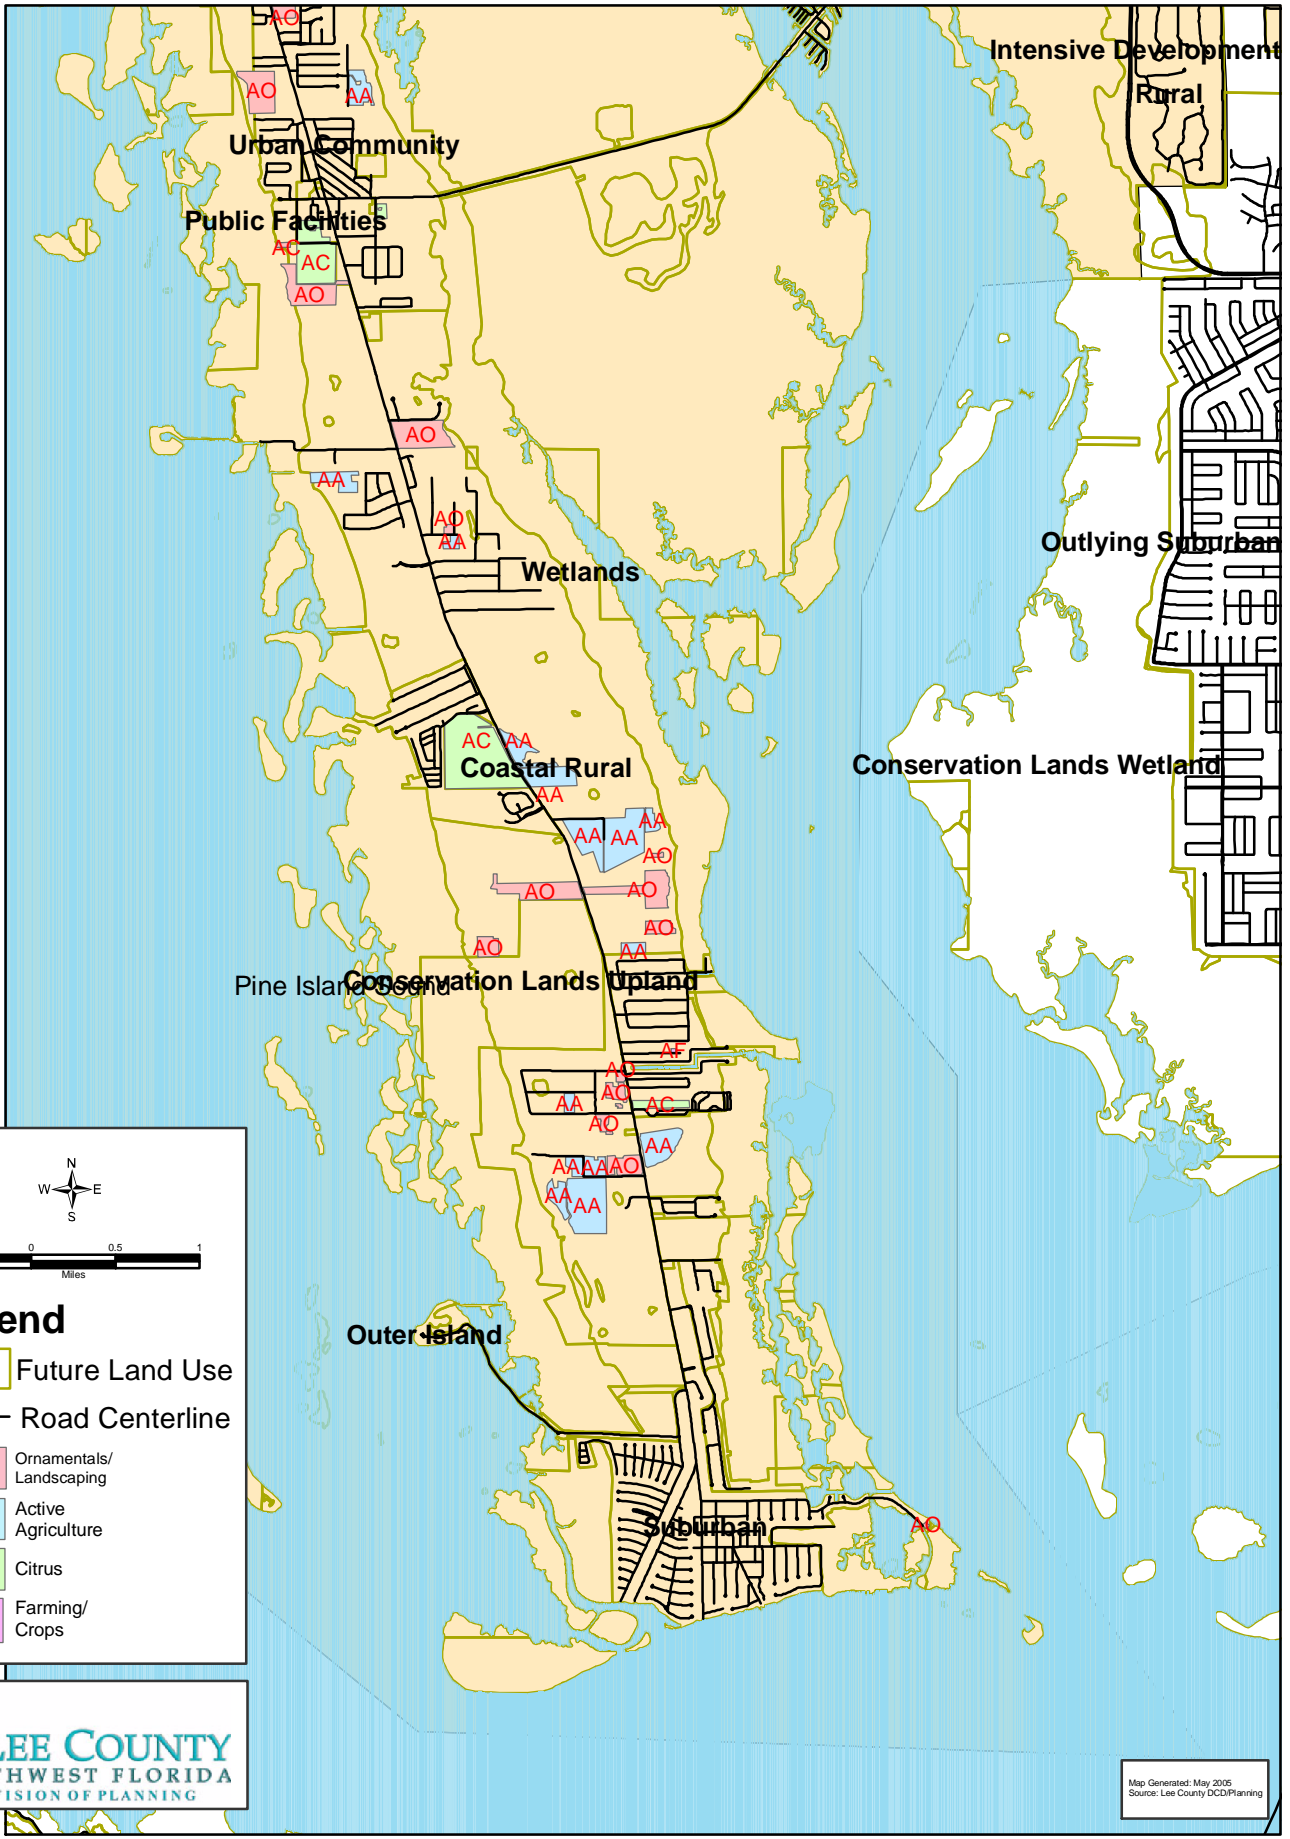

Existing Pine Island Farmland

Attachment 2 -- Agricultural Uses (Pg 1 of 2)

Legend

- Future Land Use
- Road Centerline
- AO Ornamentals/
Landscaping
- AA Active
Agriculture
- AC Citrus
- AF Farming/
Crops

Map Generated: May 2005
Source: Lee County DCD/Planning

Existing Pine Island Farmland

Attachment 2 -- Agricultural Uses (Pg 2 of 2)

Legend

- Future Land Use
- Road Centerline
- AO Ornamentals/
Landscaping
- AA Active
Agriculture
- AC Citrus
- AF Farming/
Crops

Map Generated: May 2005
Source: Lee County DCD/Planning